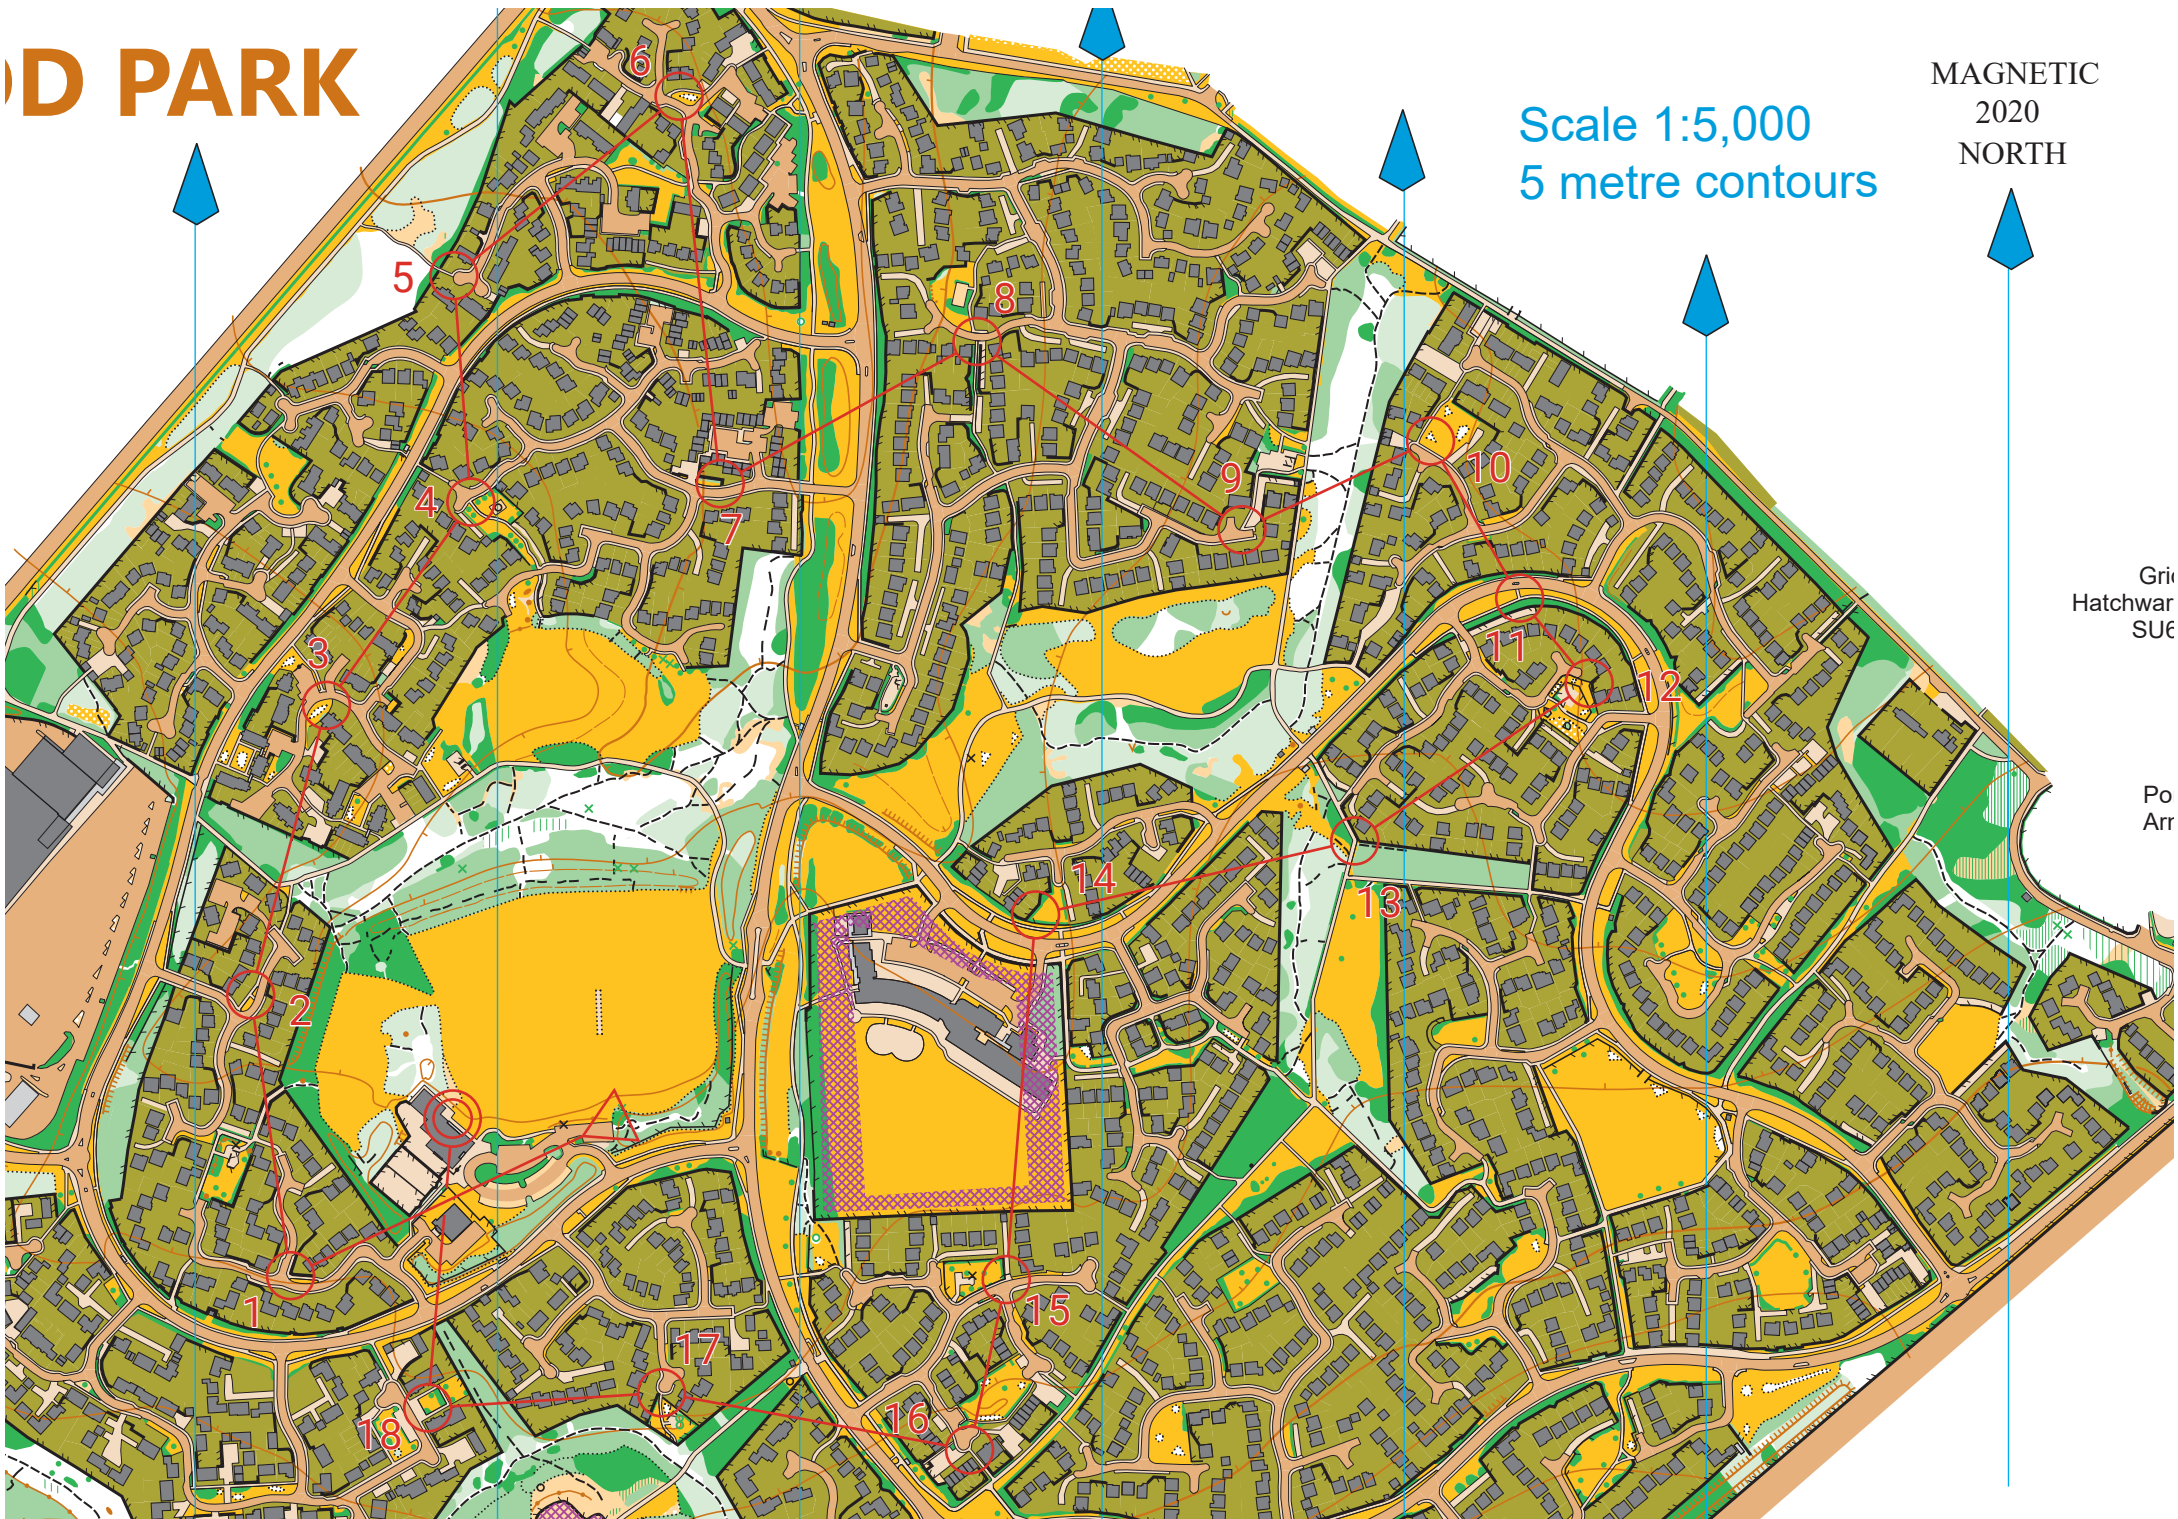

# D PARK

Scale 1:5,000  
5 metre contours

MAGNETIC  
2020  
NORTH

Grid  
Hatchwar  
SU6

Po  
Arr